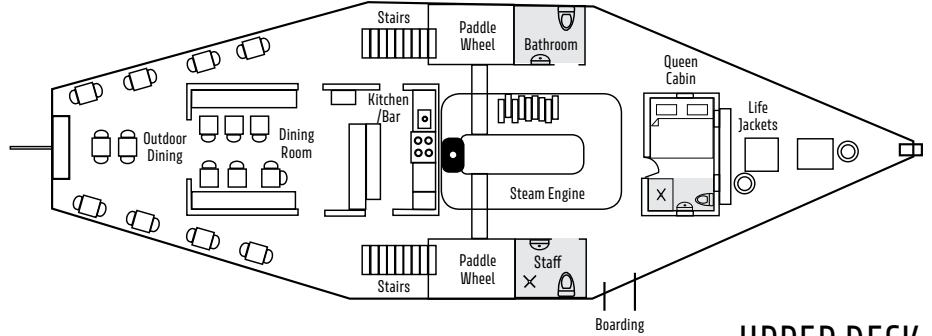

CABINS

DELUXE CABINS WITH PRIVATE ENSUITES

Welcome to your home aboard Paddlesteamer Emmylou. We invite you to relax in a warm inviting atmosphere of mid 1800's riverboat charm without sacrificing modern conveniences. Emmylou features contemporary deluxe cabins with fine linens and plush new bedding which will ensure you are well rested to fully enjoy your time aboard with us. Complimentary Wifi is available throughout the boat.

MAIN DECK

UPPER DECK

MAIN DECK CABIN

This private Queen Cabin boasts a plush queen bed and private ensuite. The cabin is conveniently situated on the Main Deck with close proximity to the dining Saloon.

UPPER DECK CABINS

Guests enjoying Upper Deck Cabins can choose from Queen, Double & Twin Single Cabins all with private ensuites, with doors opening to the outside affording neighbouring guests the unique opportunity to enjoy a social atmosphere, swapping stories and forming lasting friendships with fellow travellers.

EMMYLOU SUITE

The boats premier accommodation and most spacious. This elegant suite provides a warm ambiance located on the Upper Deck at the front of the boat with French Door opening to the deck. Featuring a seating area, ensuite and plush queen bedding guests can relax with a drink and watch the river banks of the Upper Murray drift by.