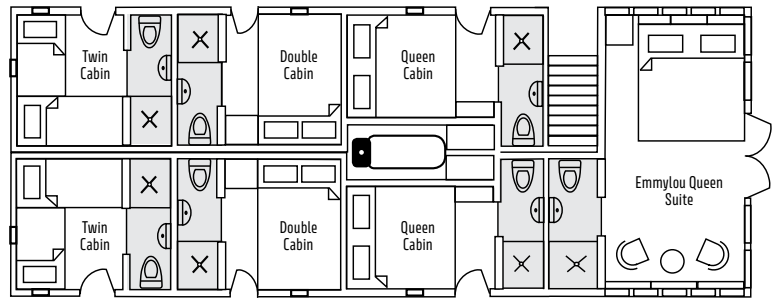

CABINS

DELUXE CABINS WITH PRIVATE ENSUITES

Welcome to your home aboard Paddlesteamer Emmylou. We invite you to relax in a warm inviting atmosphere of mid 1800's riverboat charm without sacrificing modern conveniences. Emmylou features contemporary deluxe cabins with fine linens and plush new bedding which will ensure you are well rested to fully enjoy your time aboard with us. Complimentary Wifi is available throughout the boat.

MAIN DECK

UPPER DECK

MAIN DECK CABIN

This private Queen Cabin boasts a plush queen bed and private ensuite. The cabin is conveniently situated on the Main Deck with close proximity to the dining Saloon.

UPPER DECK CABINS

Guests enjoying Upper Deck Cabins can choose from Queen, Double & Twin Single Cabins all with private ensuites, with doors opening to the outside affording neighbouring guests the unique opportunity to enjoy a social atmosphere, swapping stories and forming lasting friendships with fellow travellers.

EMMYLOU SUITE

The boats premier accommodation and most spacious. This elegant suite provides a warm ambiance located on the Upper Deck at the front of the boat with French Door opening to the deck. Featuring a seating area, ensuite and plush queen bedding guests can relax with a drink and watch the river banks of the Upper Murray drift by.